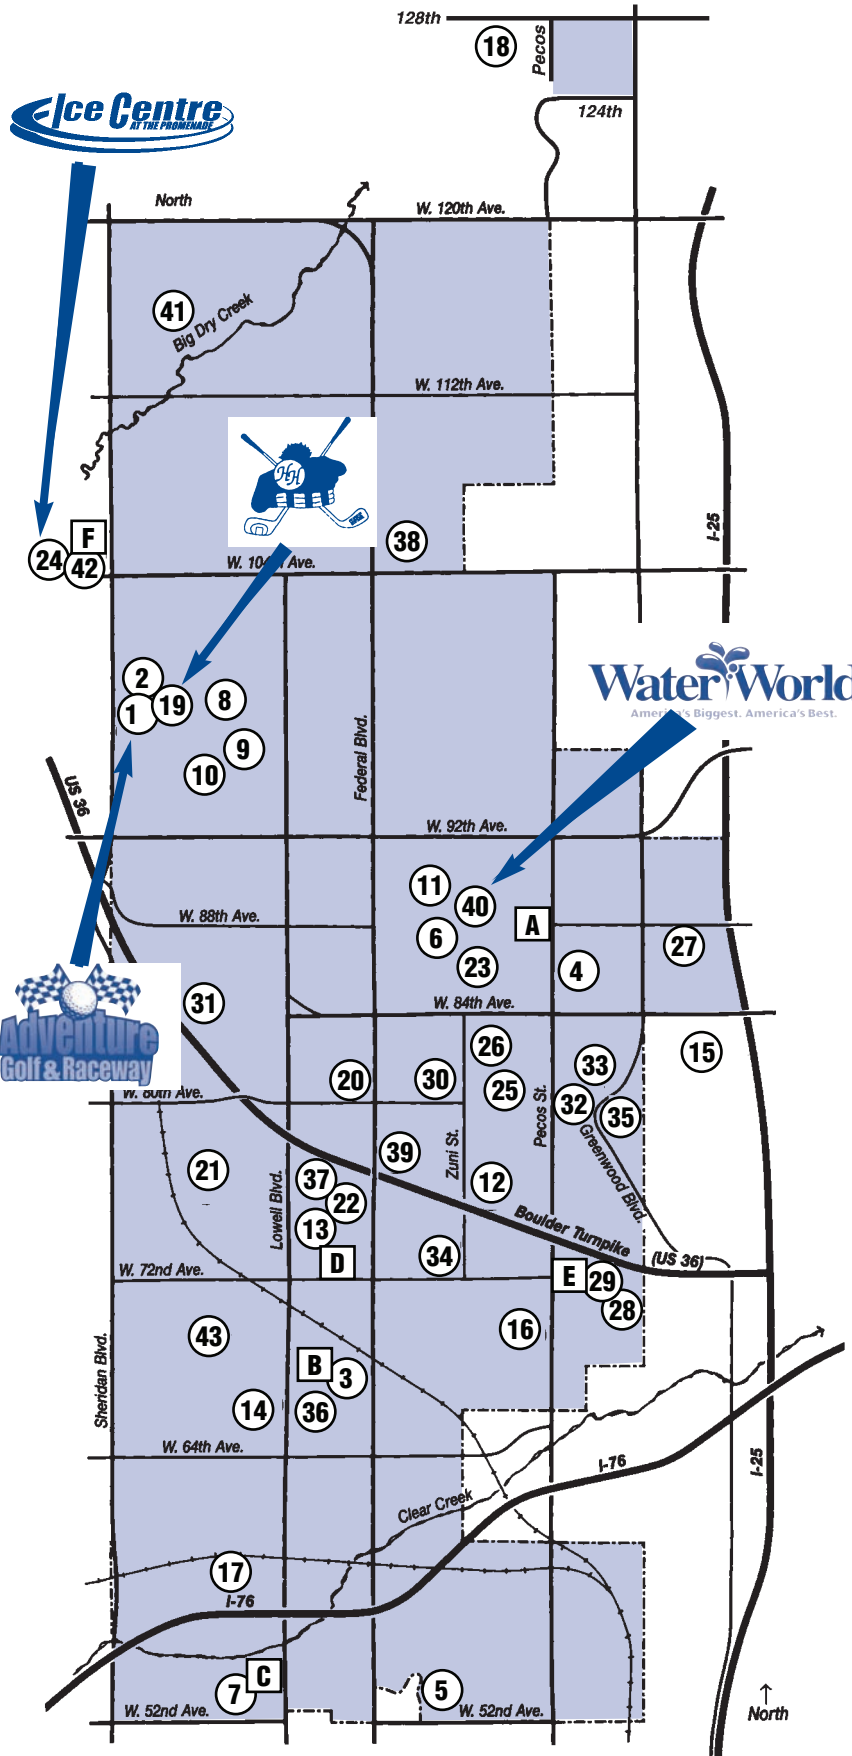

DISTRICT MAP

Hyland Hills Park and Recreation District — 303-428-7488 — www.hylandhills.org

DISTRICT ADMINISTRATION & COMMUNITY CENTERS

- A Administration Building, 1800 W. 89th Ave.
- B Baker Community Center, 6755 Irving St.
- C Carl Park Community Center, 5401 Meade St.
- D The MAC, W. 72nd & Irving St.
- E Perl Mack Community Center, 7125 Mariposa St.
- F City Park Recreation Center, 10455 N. Sheridan Blvd.