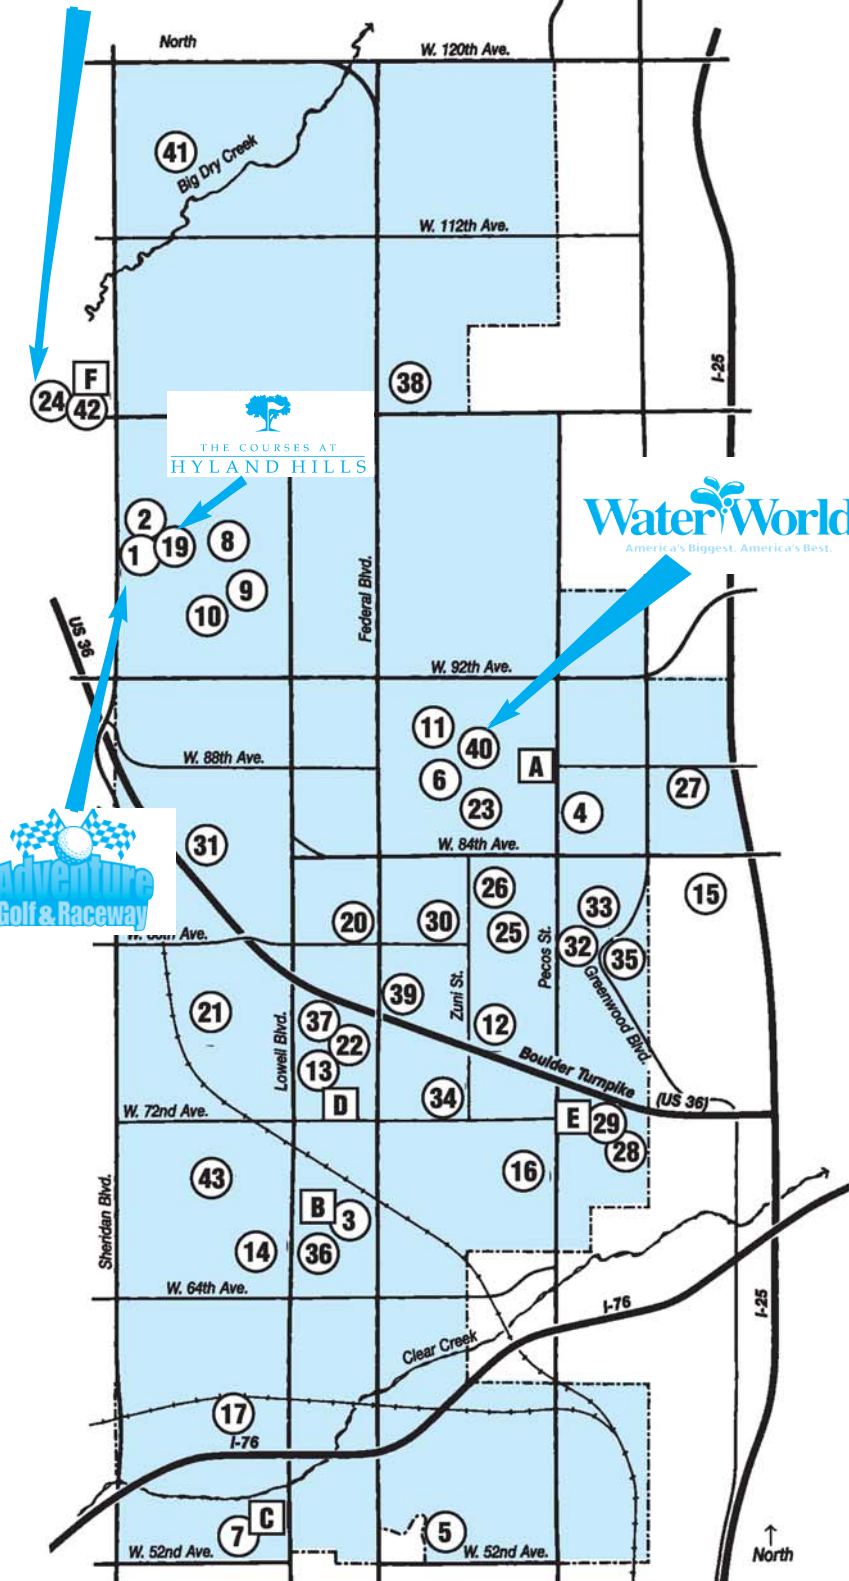

DISTRICT MAP

Hyland Hills Park and Recreation District — 303-428-7488 — www.hylandhills.org

DISTRICT ADMINISTRATION & COMMUNITY CENTERS

- **A** Administrative Offices, 1800 W. 89th Ave.
- **B** Baker Community Center, 6755 Irving St.
- **C** Carl Park Community Center, 5401 Meade St.
- **D** The MAC, W. 72nd & Irving St.
- **E** Perl Mack Community Center, 7125 Mariposa St.
- **F** City Park Recreation Center, 10455 N. Sheridan Blvd.

DISTRICT RECREATION FACILITIES & PARKS