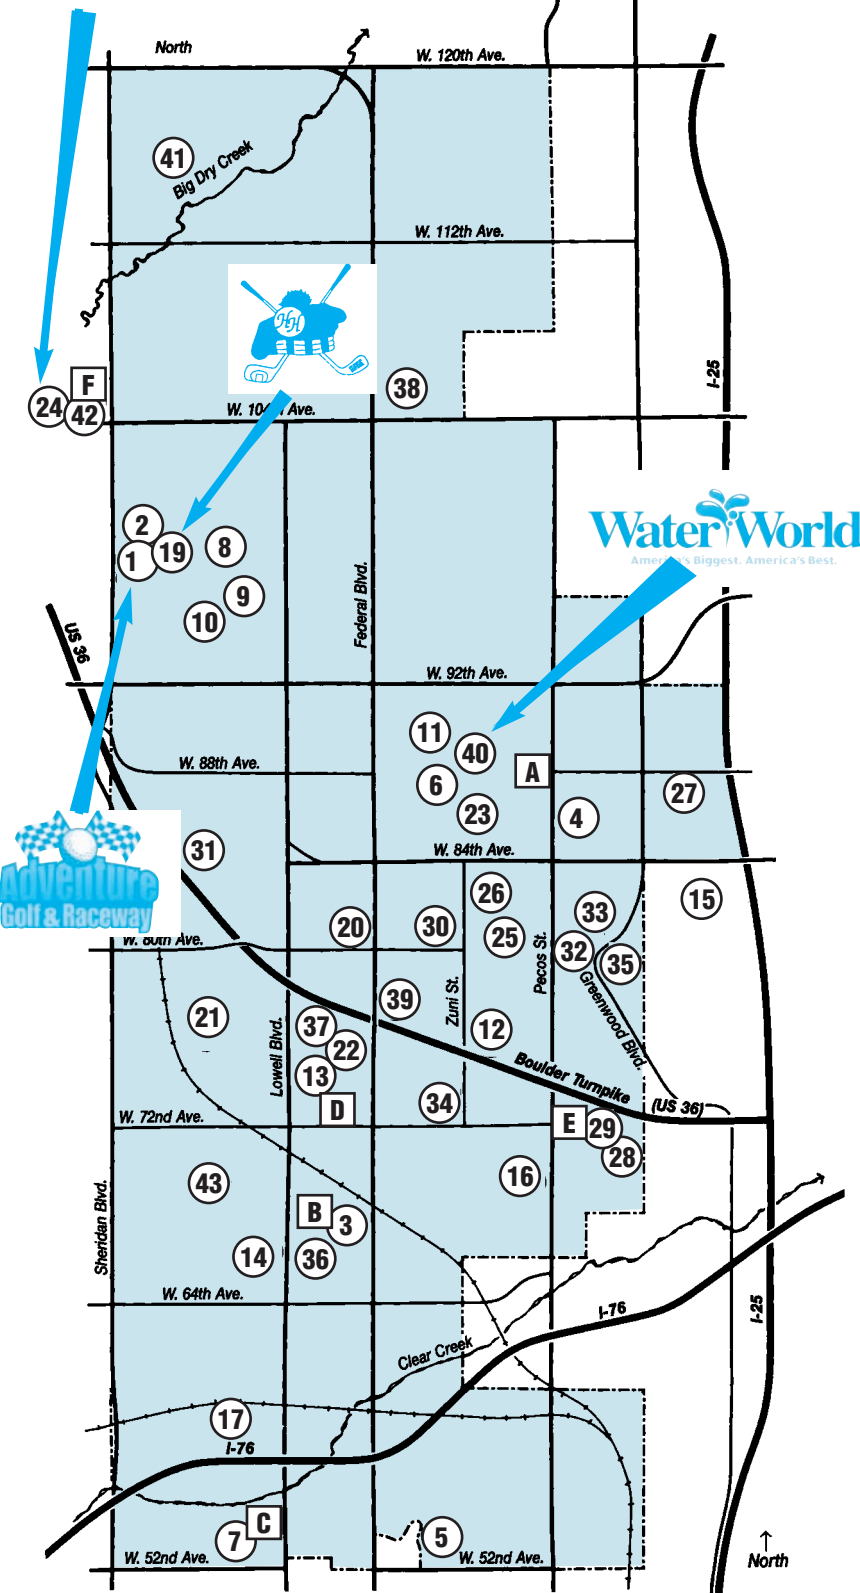

DISTRICT MAP

Hyland Hills Park and Recreation District — 303-428-7488 — www.hylandhills.org

DISTRICT ADMINISTRATION & COMMUNITY CENTERS

- A Administration Building, 1800 W. 89th Ave.
- B Baker Community Center, 6755 Irving St.
- C Carl Park Community Center, 5401 Meade St.
- D The MAC, W. 72nd & Irving St.
- E Perl Mack Community Center, 7125 Mariposa St.
- F City Park Recreation Center, 10455 N. Sheridan Blvd.